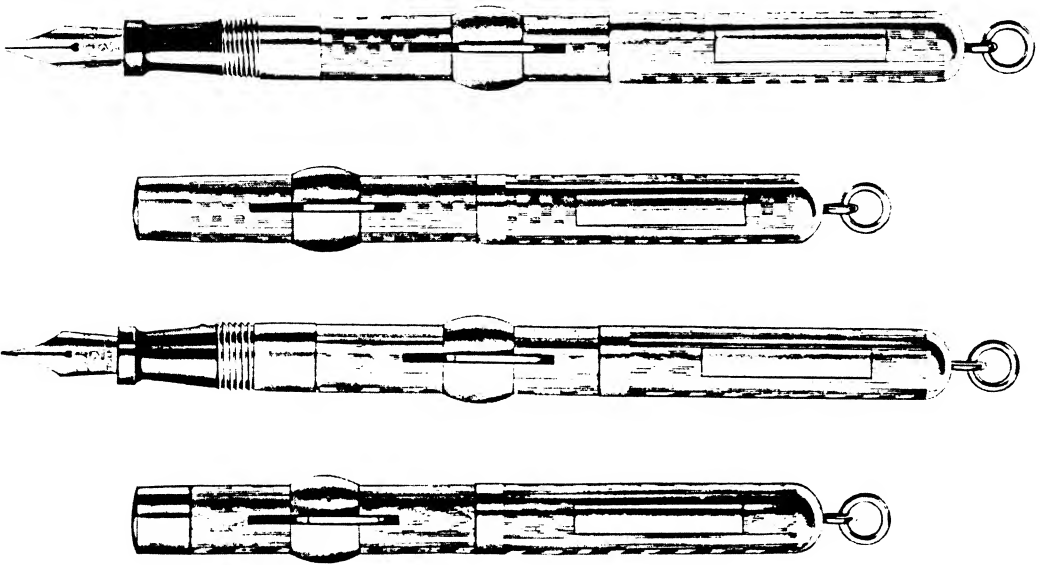

Conklin Midget Metal Pens

White, Green and Yellow Gold, and Sterling Silver

This pen closed is $3\frac{1}{2}$ inches in length. Midget Models in all metal barrels are equipped with a special No. 2 nib and cannot be equipped with the No. 2 nib which is supplied in our regular No. 20 line.

Sterling Silver

Crescent Filler	Lever Filler	
220PB	226PB	Basketweave..... $5.00
220PE	226PE	Colonial..... 5.00
220PV	226PV	"V" Design..... 5.00

Yellow Gold

221PB	227PB	Basketweave..... $5.00
221PE	227PE	Colonial..... 5.00
221PV	227PV	"V" Design..... 5.00

Green Gold

222PB	228PB	Basketweave..... $5.50
222PE	228PE	Colonial..... 5.50
222PV	228PV	"V" Design..... 5.50
222PH	228PH	Engine Turned..... 6.50
222PK	228PK	Engine Turned..... 6.50

White Gold

223PD	229PD	Diamond..... $6.50
223PK	229PK	Engine Turned..... 6.50

No. 221PB

No. 221PV